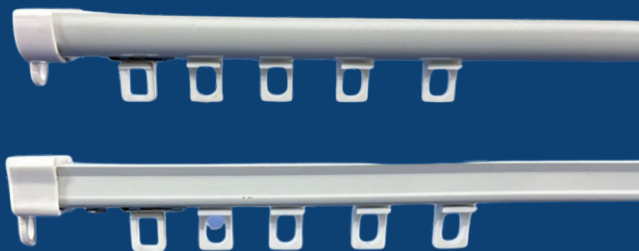

Steffy Track

TRACK
(ELECTROPHORESIS COATING)

RUNNERS

SQUARE END CAP

ROUND END CAP