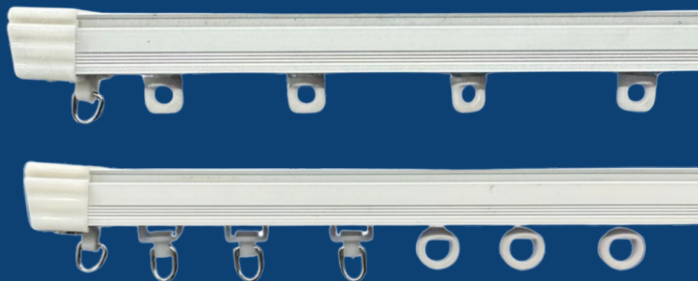

CEILING BRACKET
FB 481004

IVA WALL BRACKET

HANGER ROD
FHR 521000

ALUMINUM BENDABLE TRACK

M Ripple Track & M Track

TRACK
FT 451006
(AVAILABLE IN IMPORTED & LOCAL)

RIPPLE RUNNER
FR 461007

RUNNER
FR 461005

END CAP
FEC 471005

MAGNET RUNNER

CEILING BRACKET
IMPORTED

WALL BRACKET
IMPORTED

**DOUBLE CEILING
AND WALL CLAMP**

WALL BRACKET
(1.5" & 3")

Accessories

SILICON SPRAY